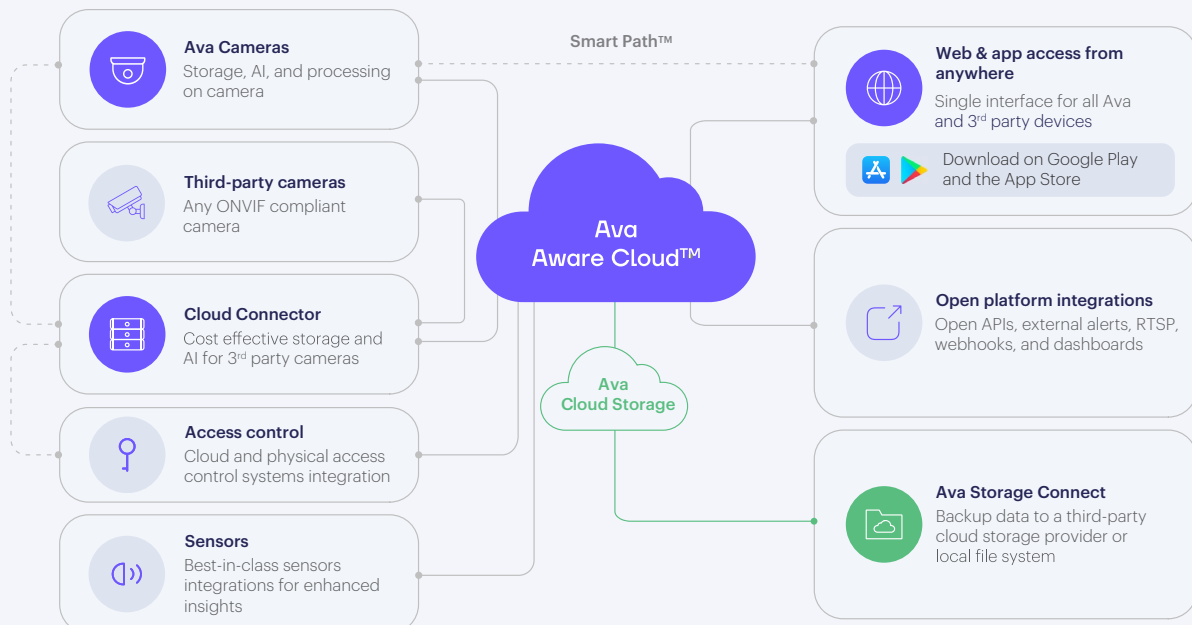

AVA

Solution brief

Ava Aware® sensors integration

You can benefit greatly from using sensors to make your organization smart and unlock enhanced situational awareness. You may have already looked at having sensors installed in tandem with a video security solution. Integrate the Ava Aware Cloud data platform with third-party sensors to capture insights into your sites' activities and environmental conditions. Merge video security with sensor technology to achieve efficiency in facility management, enhance your staff's well-being and productivity, and improve the bottom line.

Complete situational awareness

Connect the sensors to the Aware platform and place them on the maps to accurately represent your facilities. Once you click a sensor on the map, you can see the sensor's name, its current values for the measured parameters, and the associated camera footage.

Leverage the best sensors on the market

With direct technology integrations from leading providers such as Disruptive Technologies or IPVideo Corporation, be assured that you will have full support and assistance to scale with your business.

How it works: the Ava Cloud Video Security architecture

Frequently asked questions, answered

Which sensor providers does Ava Security support and what type of sensors can be linked to Aware?

We have direct integrations with the Halo sensor from IPVideo Technology and the wireless sensors from Disruptive Technologies. Additionally, with our open API you can integrate with other various sensors located within your buildings and sites.